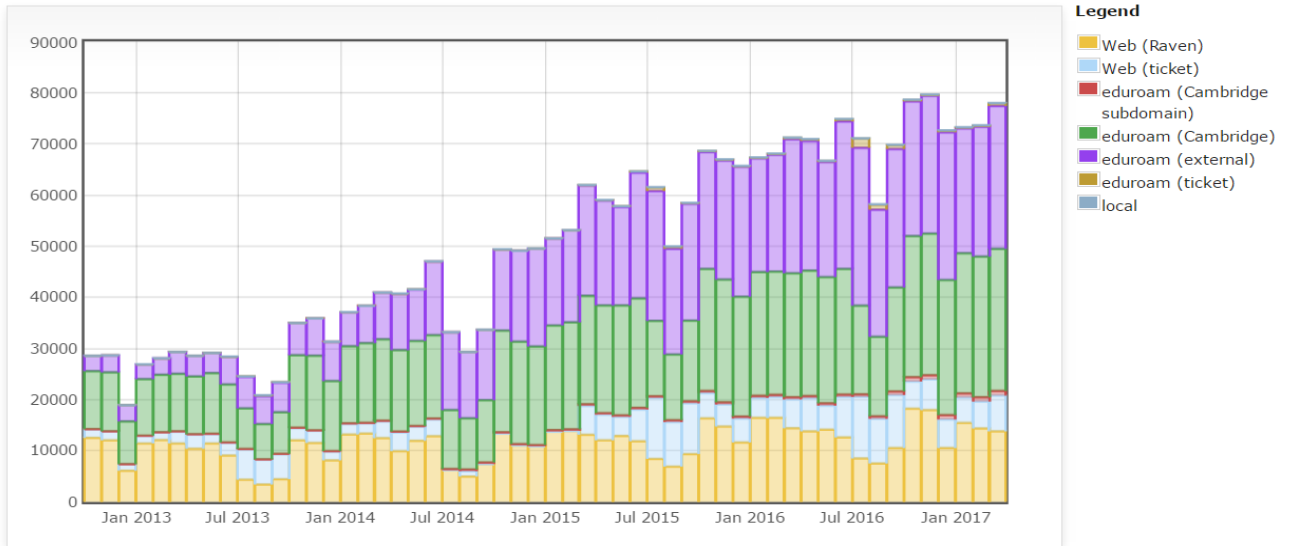

## Wireless usage statistics

### Monthly stats defined by user communities